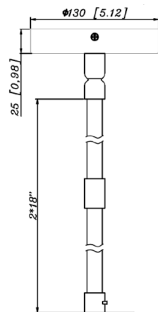

Customer Name: \_\_\_\_\_

Project Name: \_\_\_\_\_

Note: \_\_\_\_\_

Type: \_\_\_\_\_

15 1/2"(H) X 5 3/4" (W) X 5 3/4" (D)

**FACTORY-INSTALLED OPTION:**

OPT-EM-CMC46

**ACCESSORIES:**

5.12" (W) X 8.98" (H)

CMC6-MCTP-DD-BK+CMC-CS-8FT-BK  
CMC6-MCTP-DD-WH+CMC-CS-8FT-WH

5.12" (W) X 36.98" (H)

CMC6-MCTP-DD-BK+CMC-SRK-218-5C-BK  
CMC6-MCTP-DD-WH+CMC-SRK-218-5C-WH

5.12" (W) X 36.98" (H)

5.87" (W) X 0.67" (H)

CMC6-MCTP-DD-BK+CMC-SRK-218-5C-BK+CMC6-WPC6-BK  
CMC6-MCTP-DD-WH+CMC-SRK-218-5C-WH +CMC6-WPC6-WH

5.12" (W) X 8.98" (H)

CMC6-MCTP-DD-BK+CMC-CS-8FT-BK+CMC6-TRM-AG  
CMC6-MCTP-DD-WH+CMC-CS-8FT-WH+CMC6-TRM-BN