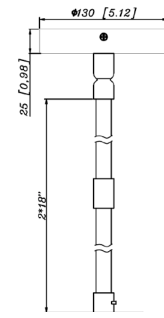

Customer Name: \_\_\_\_\_

Project Name: \_\_\_\_\_

Note: \_\_\_\_\_

Type: \_\_\_\_\_

15 1/2"(H) X 5 3/4" (W) X 5 3/4" (D)

**FACTORY-INSTALLED OPTION:**

OPT-EM-CMC46

**ACCESSORIES:**

5.12" (W) X 8.98" (H)

CMC6-MCTP-DD-BK+CMC-CS-8FT-BK  
CMC6-MCTP-DD-WH+CMC-CS-8FT-WH

5.12" (W) X 36.98" (H)

CMC6-MCTP-DD-BK+CMC-SRK-218-5C-BK  
CMC6-MCTP-DD-WH+CMC-SRK-218-5C-WH

5.12" (W) X 36.98" (H)

5.87" (W) X 0.67" (H)

CMC6-MCTP-DD-BK+CMC-SRK-218-5C-BK+CMC6-WPC6-BK  
CMC6-MCTP-DD-WH+CMC-SRK-218-5C-WH +CMC6-WPC6-WH

5.12" (W) X 8.98" (H)

CMC6-MCTP-DD-BK+CMC-CS-8FT-BK+CMC6-TRM-AG  
CMC6-MCTP-DD-WH+CMC-CS-8FT-WH+CMC6-TRM-BN