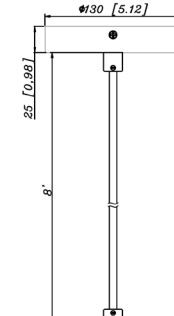

**FACTORY-INSTALLED OPTION:**

OPT-EM-CMC46

**ACCESSORIES:**

5.12" (W) X 8.98" (H)

CMC6-MCTP-DD-BK+CMC-CS-8FT-BK  
CMC6-MCTP-DD-WH+CMC-CS-8FT-WH

5.12" (W) X 36.98" (H)

CMC6-MCTP-DD-BK+CMC-SRK-218-5C-BK  
CMC6-MCTP-DD-WH+CMC-SRK-218-5C-WH

5.12" (W) X 36.98" (H)

5.87" (W) X 0.67" (H)

CMC6-MCTP-DD-BK+CMC-SRK-218-5C-BK+CMC6-WPC6-BK  
CMC6-MCTP-DD-WH+CMC-SRK-218-5C-WH +CMC6-WPC6-WH

5.12" (W) X 8.98" (H)

CMC6-MCTP-DD-BK+CMC-CS-8FT-BK+CMC6-TRM-AG  
CMC6-MCTP-DD-WH+CMC-CS-8FT-WH+CMC6-TRM-BN