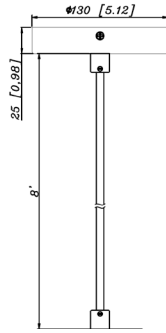

**FACTORY-INSTALLED OPTION:**

OPT-EM-CMC46

**ACCESSORIES:**

5.12" (W) X 8.98" (H)

CMC6-MCTP-DD-BK+CMC-CS-8FT-BK  
CMC6-MCTP-DD-WH+CMC-CS-8FT-WH

5.12" (W) X 36.98" (H)

CMC6-MCTP-DD-BK+CMC-SRK-218-5C-BK  
CMC6-MCTP-DD-WH+CMC-SRK-218-5C-WH

5.12" (W) X 36.98" (H)

5.87" (W) X 0.67" (H)

CMC6-MCTP-DD-BK+CMC-SRK-218-5C-BK+CMC6-WPC6-BK  
CMC6-MCTP-DD-WH+CMC-SRK-218-5C-WH +CMC6-WPC6-WH

5.12" (W) X 8.98" (H)

CMC6-MCTP-DD-BK+CMC-CS-8FT-BK+CMC6-TRM-AG  
CMC6-MCTP-DD-WH+CMC-CS-8FT-WH+CMC6-TRM-BN

5.12" (W) X 8.98" (H)

5.71" (W) X 1.26" (H) X 5.71" (D)

CMC6-MCTP-DD-BK+CMC-CS-8FT-BK+CWM6-DL32  
CMC6-MCTP-DD-WH+CMC-CS-8FT-WH+CWM6-DL32

Cylinder And Pendant Lighting  
J-Box Cover Canopy For Up To 4  
Pipe Entries