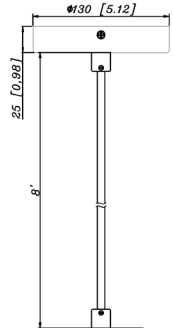

**FACTORY-INSTALLED OPTION:**

OPT-EM-CMC46

**ACCESSORIES:**

5.12" (W) X 8.98" (H)

CMC6-MCTP-DD-BK+CMC-CS-8FT-BK  
CMC6-MCTP-DD-WH+CMC-CS-8FT-WH

5.12" (W) X 36.98" (H)

CMC6-MCTP-DD-BK+CMC-SRK-218-5C-BK  
CMC6-MCTP-DD-WH+CMC-SRK-218-5C-WH

5.12" (W) X 36.98" (H)

5.87" (W) X 0.67" (H)

CMC6-MCTP-DD-BK+CMC-SRK-218-5C-BK+CMC6-WPC6-BK  
CMC6-MCTP-DD-WH+CMC-SRK-218-5C-WH +CMC6-WPC6-WH

5.12" (W) X 8.98" (H)

CMC6-MCTP-DD-BK+CMC-CS-8FT-BK+CMC6-TRM-AG  
CMC6-MCTP-DD-WH+CMC-CS-8FT-WH+CMC6-TRM-BN