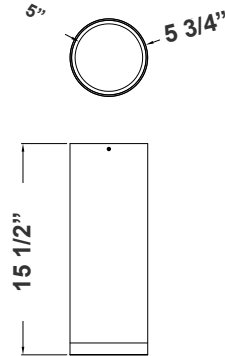

Customer Name: \_\_\_\_\_

Project Name: \_\_\_\_\_

Note: \_\_\_\_\_

Type: \_\_\_\_\_

15 1/2"(H) X 5 3/4" (W) X 5 3/4" (D)

5.12" (W) X 36.98" (H)

5.87" (W) X 0.67" (H)

CMC6-MCTP-DD-BK+CMC-SRK-218-5C-BK+CMC6-WPC6-BK  
CMC6-MCTP-DD-WH+CMC-SRK-218-5C-WH +CMC6-WPC6-WH

5.12" (W) X 8.98" (H)

CMC6-MCTP-DD-BK+CMC-CS-8FT-BK+CMC6-TRM-AG  
CMC6-MCTP-DD-WH+CMC-CS-8FT-WH+CMC6-TRM-BN