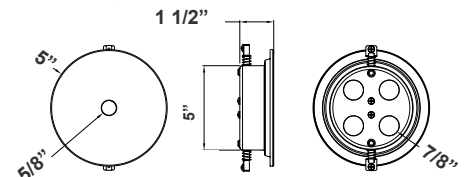

1 1/2"(H) X 5"(W) X 5"(D)

CMC6-MCTP-DD-BK+CMC-OWCC-BK+CMC-SRK-218-5C-BK+CMC6-TRM-AG
CMC6-MCTP-DD-WH+CMC-OWCC-WH+CMC-SRK-218-5C-WH+CMC6-TRM-AG